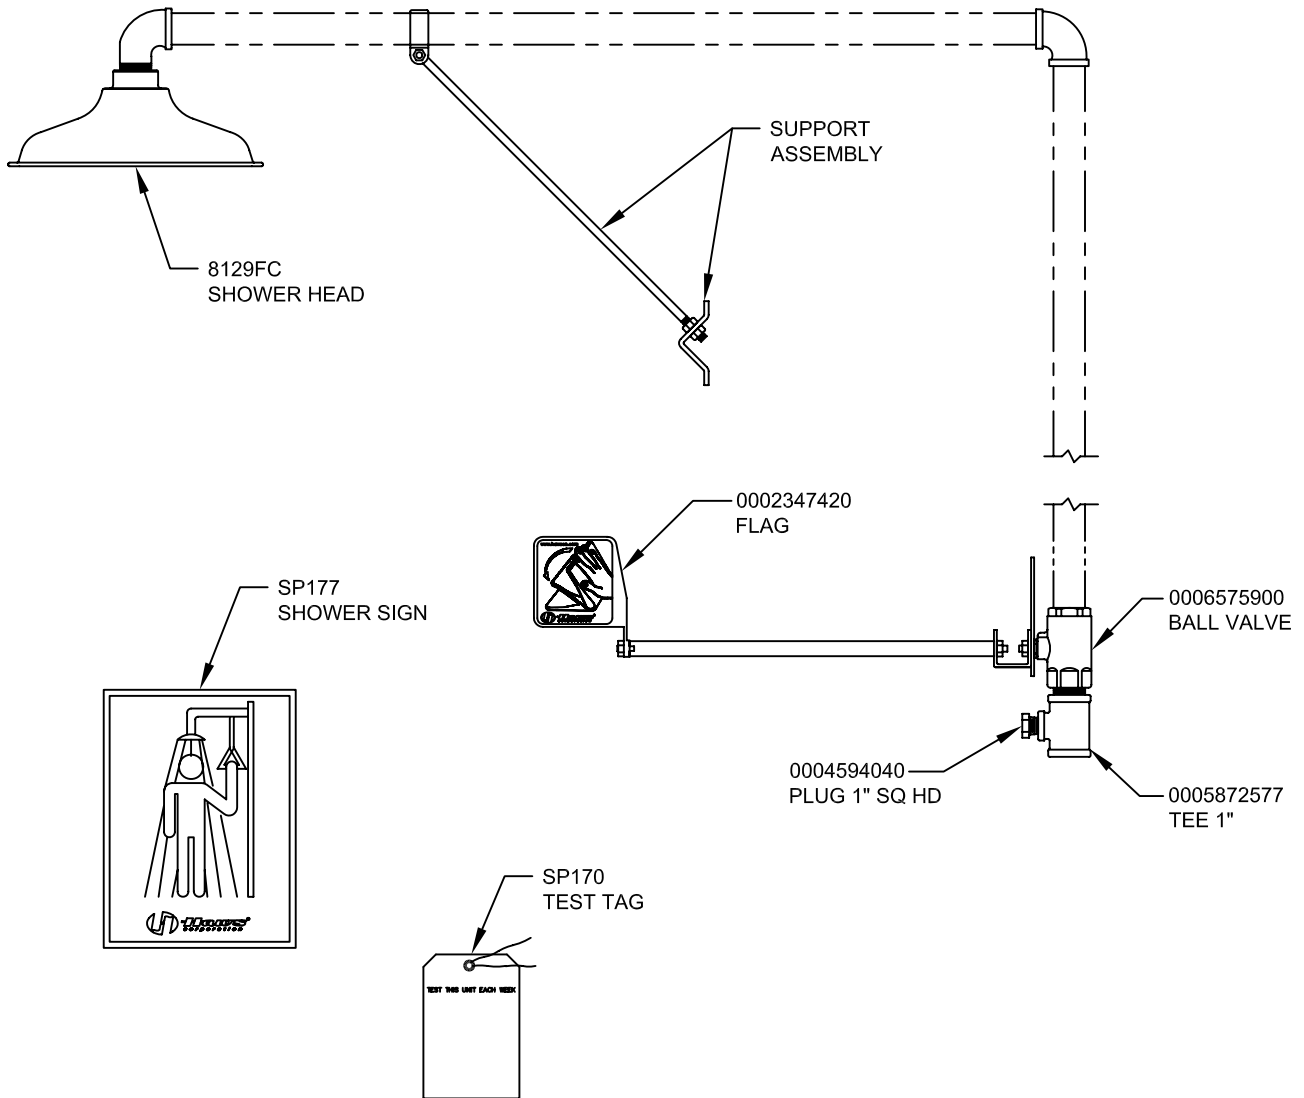

# PARTS BREAKDOWN

<b>WHEN ORDERING PARTS PLEASE SPECIFY YOUR MODEL NUMBER</b>			1455 KLEPPE LANE SPARKS, NEVADA		BACHWEG 3 CH3401 BURGDORF SWITZERLAND	
	DRAWN BY: CLF	DATE: 03/08/93	CHECK BY:	APP'D BY:	SCALE: 1/4	
	TITLE: 8111FP DRENCH SHOWER				PART NUMBER: 0002080111	
	DRAWING TYPE: PARTS BREAKDOWN				DRAWING NUMBER: 11472C00	REV: 8