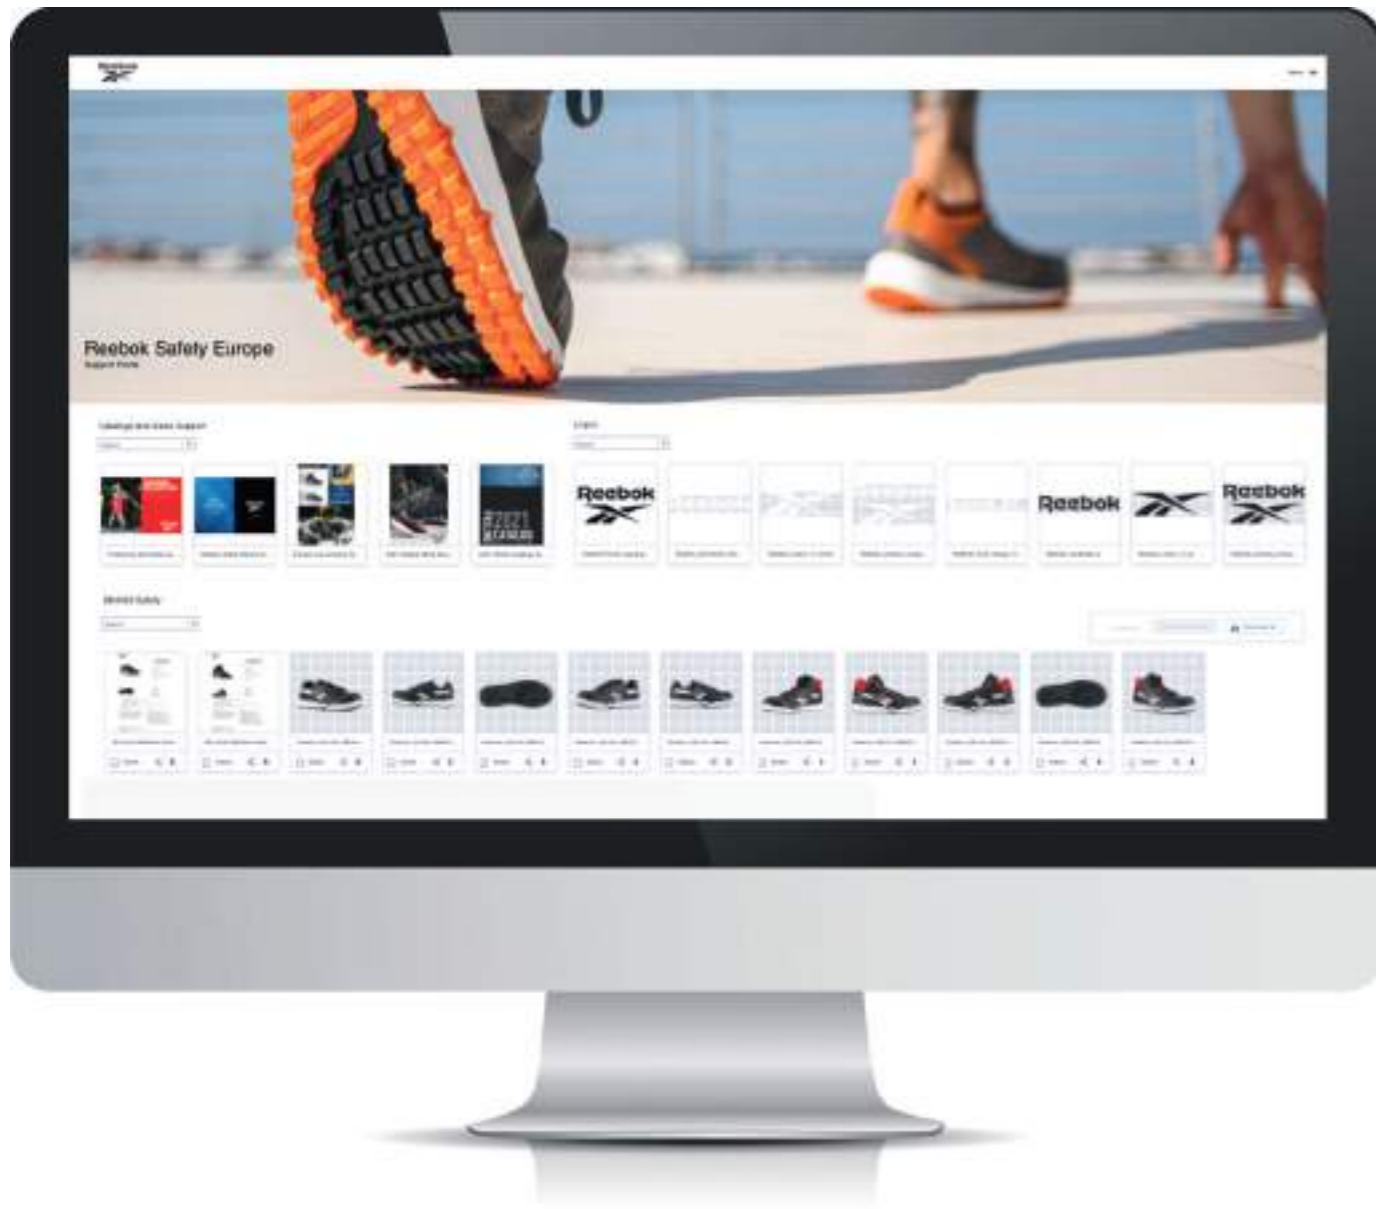

MARKETING PORTAL

REEBOK SAFETY EUROPE SUPPORT PORTAL

[HTTPS://TINYURL.COM/U577YJWE](https://tinyurl.com/u577yjwe)

OR SCAN QR CODE BELOW

- Product Images
- Technical Product Information
- Sales Sheets
- Lifestyle Videos and Photos
- Press Releases
- Merchandising and Retail Support
- Catalogs
- New Item Flyers

Federica Lafronza

federica@warsonbrands.com
Reebok Safety Sales Support

Ruggiero Sarcina

ruggiero@warsonbrands.com
Reebok Safety Europe Director